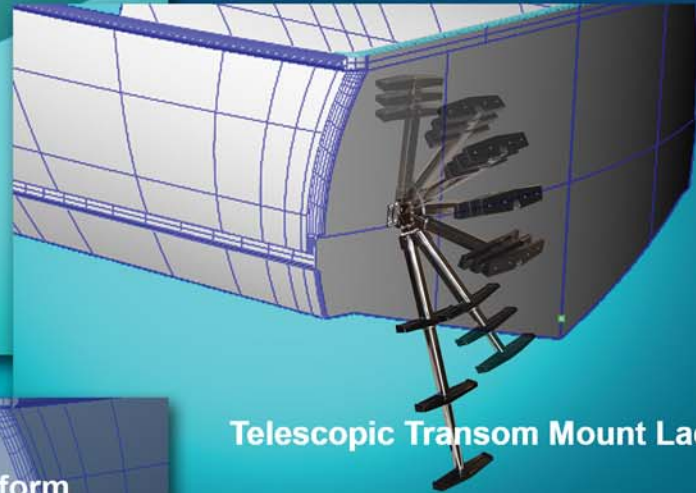

The Ladder that Works . . .

now Telescopes!

Built-in Telescopic Slide-out Ladder

Telescopic Transom Mount Ladder

Telescopic Slide-out Ladder under Platform

- Deployable from the Water
- Meets ABYC H-41 Standards
- Telescopic Center Pole
 - Stainless Steel Construction
 - Flat Steps with Molded Tread
 - Comfort Angled like a Step Ladder
 - "Fin Friendly" Design
 - In or Out of the Water Use
 - 3 and 4-Step Versions
 - Rated to 400 lbs.
- Compact
- Patent Pending