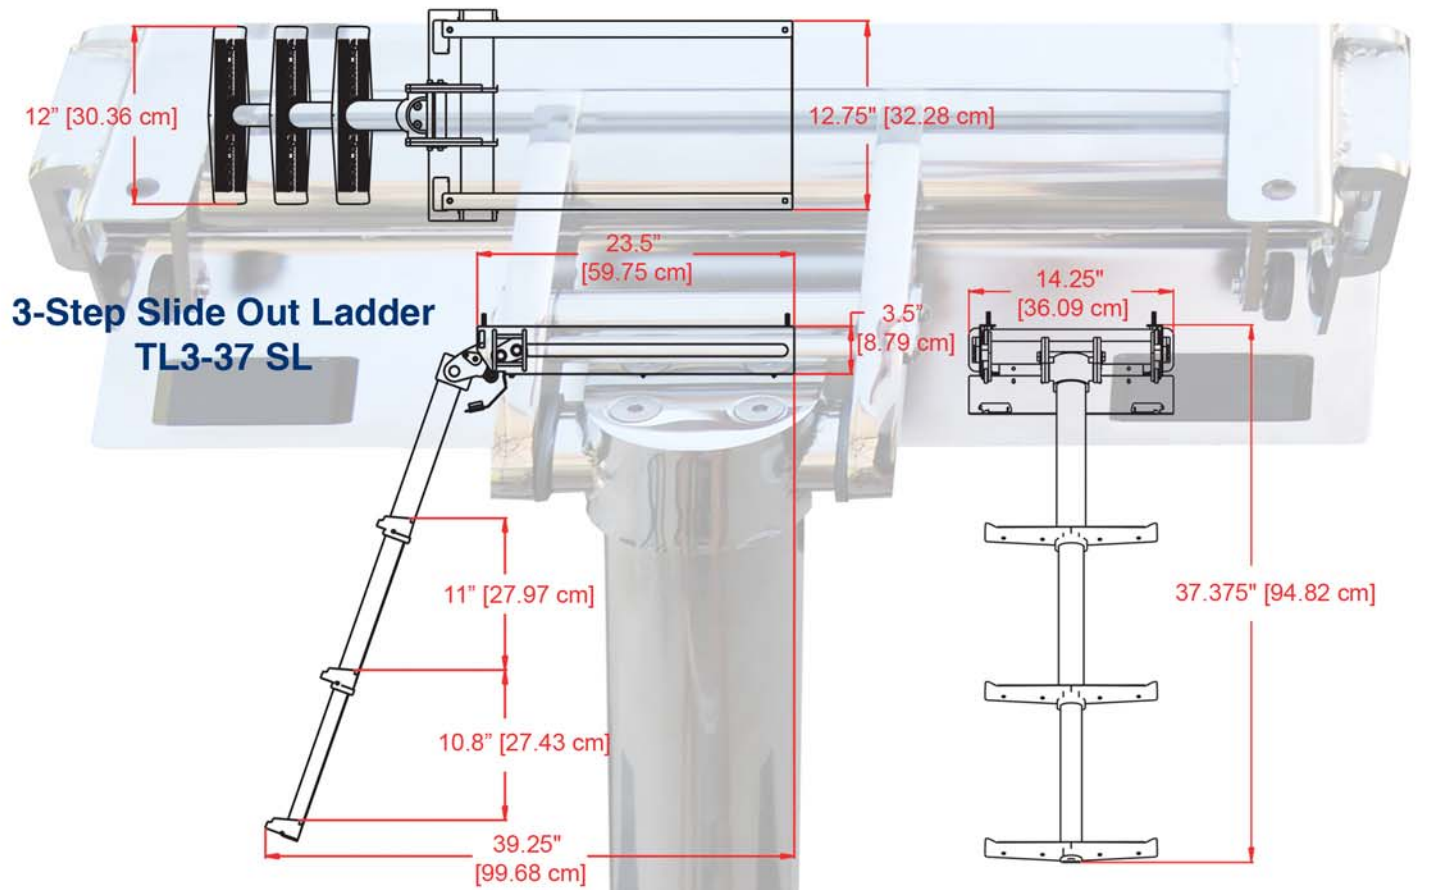

The Ladder that Works . . .

now Telescopes!

Built-in Telescopic Slide-out Ladder

Telescopic Transom Mount Ladder

Telescopic Slide-out Ladder under Platform

- Deployable from the Water
- Meets ABYC H-41 Standards
- Telescopic Center Pole
 - Stainless Steel Construction
 - Flat Steps with Molded Tread
 - Comfort Angled like a Step Ladder
 - "Fin Friendly" Design
 - In or Out of the Water Use
 - 3 and 4-Step Versions
 - Rated to 400 lbs.
- Compact
- Patent Pending

Telescopic Deck Mount Ladder

ARMSTRONG®

www.armstrongnautical.com

800-226-7204 • 772-286-7204

FAX 772-288-1339

Email sales@armstrongnautical.com

Made in the USA

**Jewel Like Finish,
Smooth Precision Action,
The Only Ladder for your Yacht.**