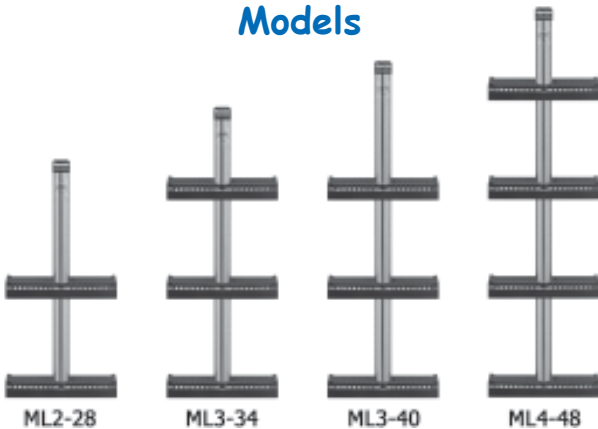

ARMSTRONG

*Get on Board with ...
... The Ladder that Works!*

- *It Floats*
- *Rated to 180 kgs.*
- *Stainless Steel Construction*
- *In or out of the water use*
- *Flat steps with molded tread*
- *Comfort angled like a step ladder*
- *Rigid center pole construction*
- *Diver "Fin Friendly" design*

Original Center Pole Marine Ladder

2,3,4-Step Models

ML2-28

ML3-34

ML3-40

ML4-48

Easy access both in and out of the water

Every ladder comes with storage clips for easy stowage

Wide variety of ladder mounts to fit your needs

TLM-SXL & TLM-S
Standard Mount

TLM-U Adapts to
Specific Transom
Angles

RM-NS
Retro-fit Mount
Non-Slotted

RM-S
Retro-fit Mount
Slotted

PLM
Platform Ladder
Mount