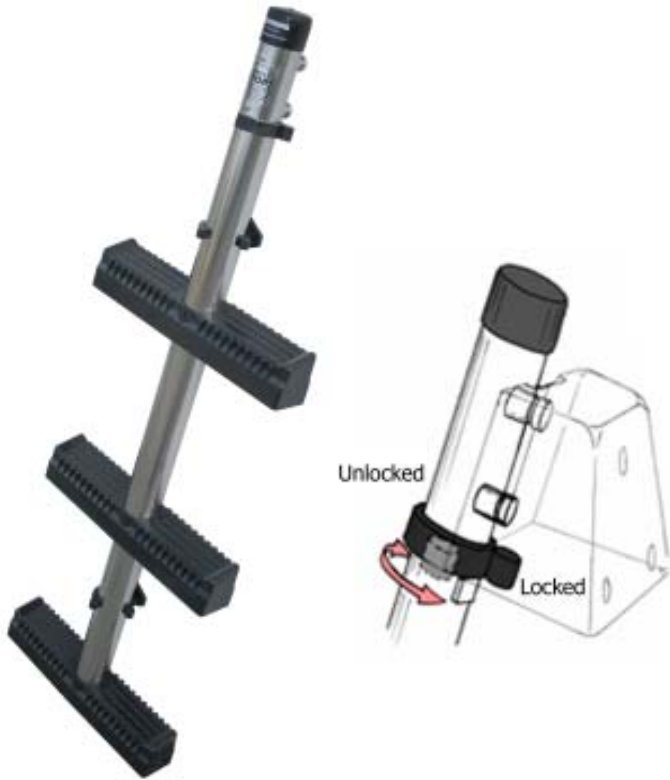

ARMSTRONG

*Get on Board with ...
... The Ladder that Works!*

- *It Floats*
- *Rated to 180 kgs.*
- *Stainless Steel Construction*
- *In or out of the water use*
- *Flat steps with molded tread*
- *Comfort angled like a step ladder*
- *Rigid center pole construction*
- *Diver "Fin Friendly" design*

Original Center Pole Marine Ladder

2,3,4-Step Models

ML2-28

ML3-34

ML3-40

ML4-48

Easy access both in and out of the water

Every ladder comes with storage clips for easy stowage

Wide variety of ladder mounts to fit your needs

TLM-SXL & TLM-S
Standard Mount

TLM-U Adapts to
Specific Transom
Angles

RM-NS
Retro-fit Mount
Non-Slotted

RM-S
Retro-fit Mount
Slotted

PLM
Platform Ladder
Mount